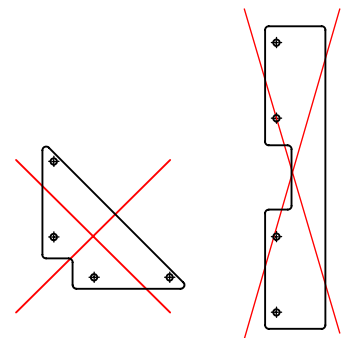

Model: TEXAS XXL