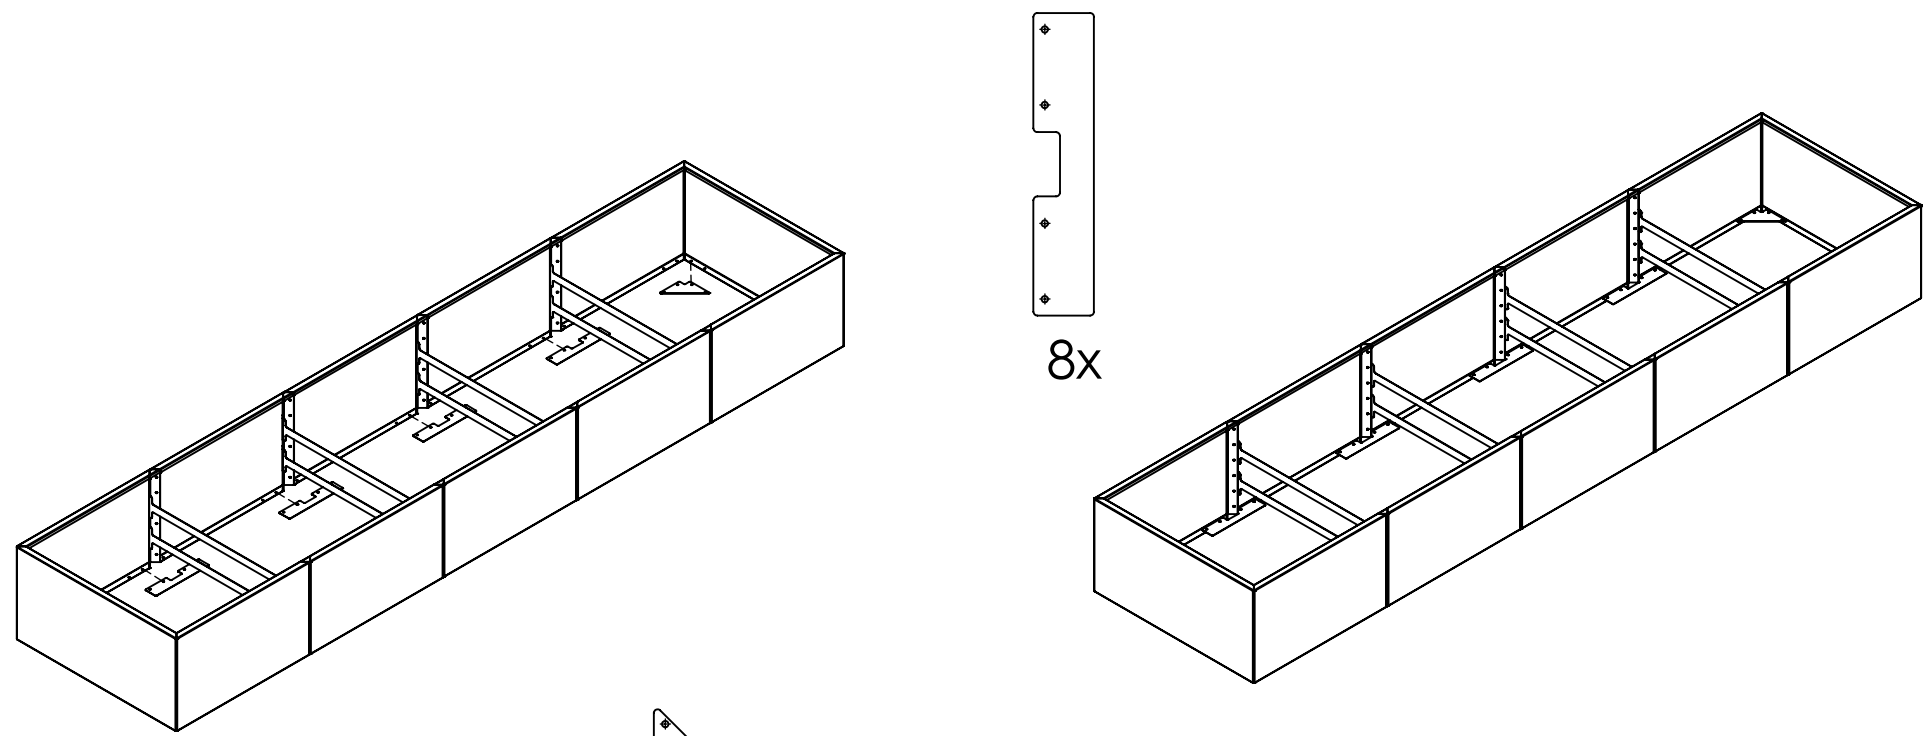

# TEXAS XXL

1-B

1-C

Models from height 600mm  
2 connecting struts one above the other

Model: TEXAS XXL

MySteel BV  
Houtakker 1  
5761 DD Bakel  
The Nederlands  
info@mysteel.nl

Only for models bigger than 300mm