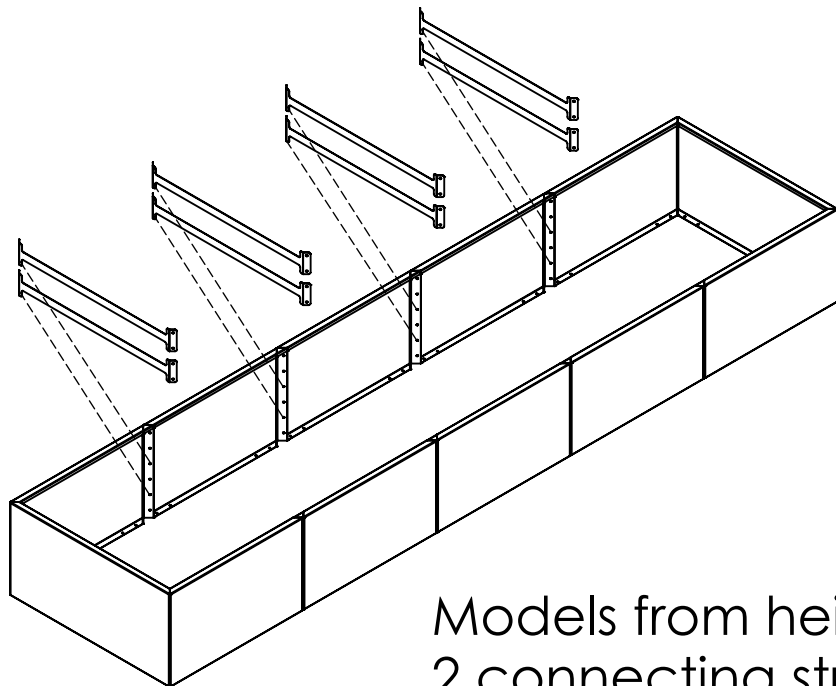

# TEXAS XXL

1-B

1-C

Models from height 600mm  
2 connecting struts one above the other

Model: TEXAS XXL

MySteel BV  
Houtakker 1  
5761 DD Bakel  
The Nederlands  
info@mysteel.nl

Only for models bigger than 300mm