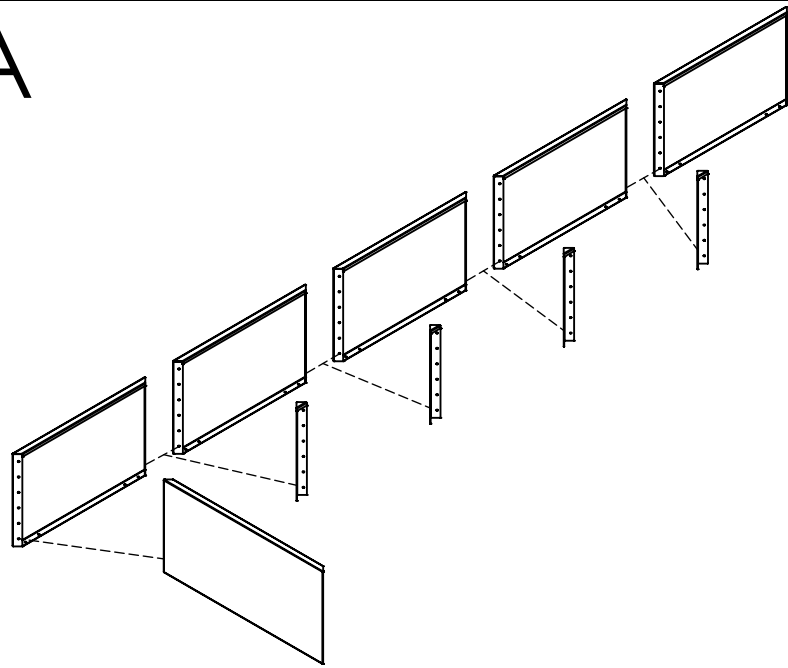

# TEXAS XXL

1-B

1-C

Models from height 600mm  
2 connecting struts one above the other

Model: TEXAS XXL

MySteel BV  
Houtakker 1  
5761 DD Bakel  
The Nederlands  
info@mysteel.nl

Only for models bigger than 300mm