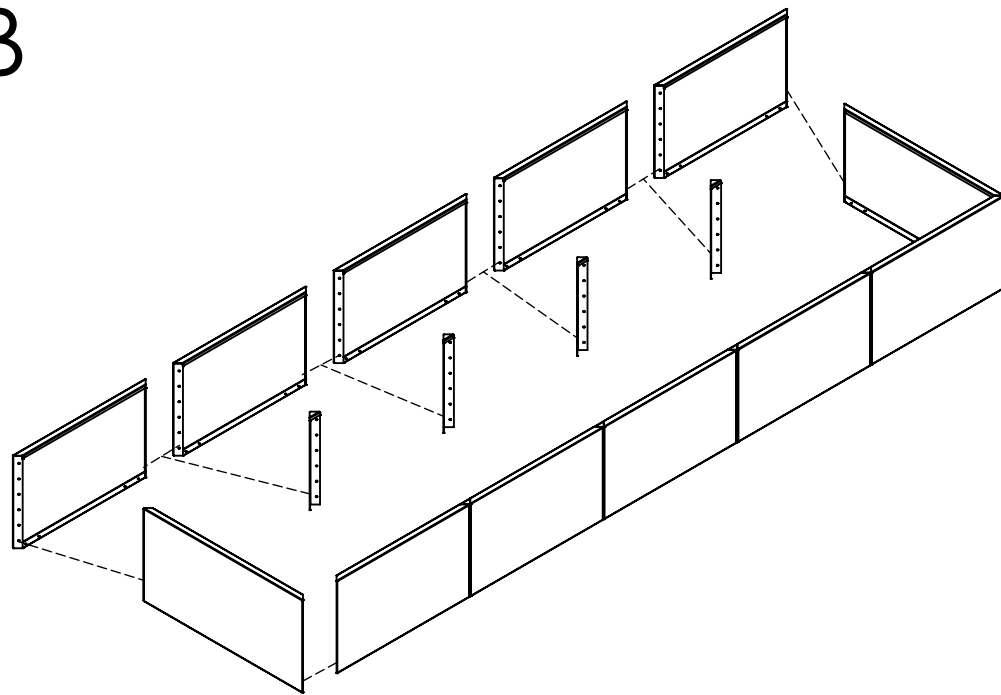

# TEXAS XXL

1-B

1-C

Models from height 600mm  
2 connecting struts one above the other

Model: TEXAS XXL

MySteel BV  
Houtakker 1  
5761 DD Bakel  
The Nederlands  
info@mysteel.nl

Only for models bigger than 300mm