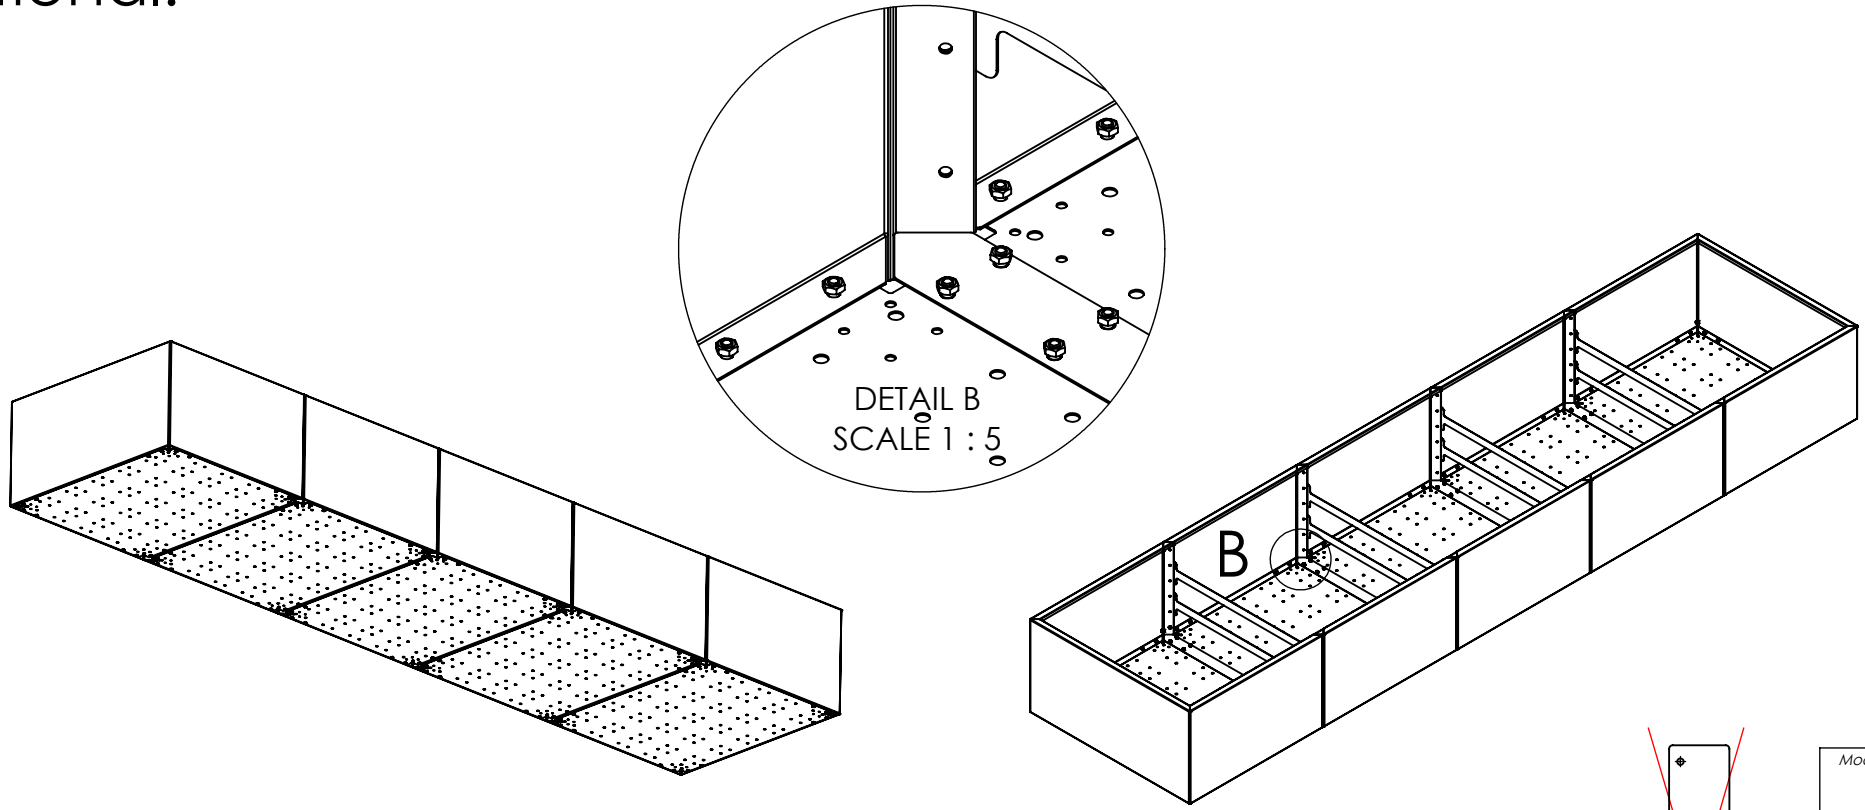

Optional:

Bottom plate