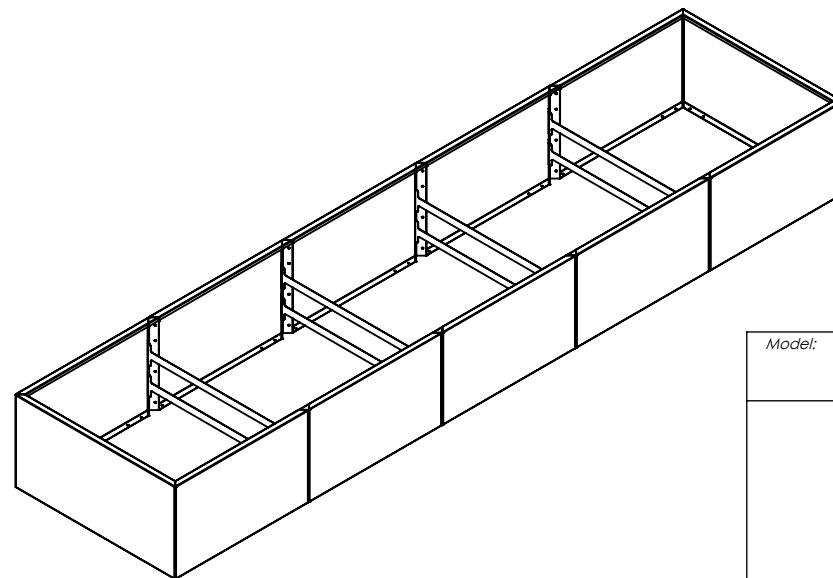

# TEXAS XXL

1-B

1-C

Models from height 600mm  
2 connecting struts one above the other

Model: TEXAS XXL

MySteel BV  
Houtakker 1  
5761 DD Bakel  
The Nederlands  
info@mysteel.nl

Only for models bigger than 300mm