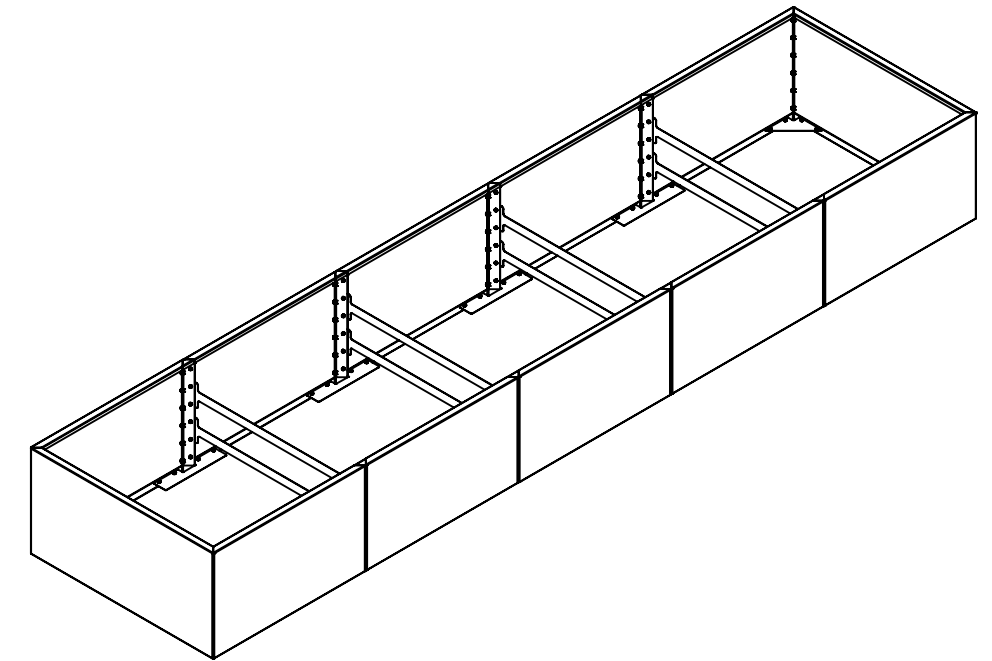

# TEXAS XXL

1-B

1-C

Models from height 600mm  
2 connecting struts one above the other

Model: TEXAS XXL

MySteel BV  
Houtakker 1  
5761 DD Bakel  
The Nederlands  
info@mysteel.nl

Only for models bigger than 300mm