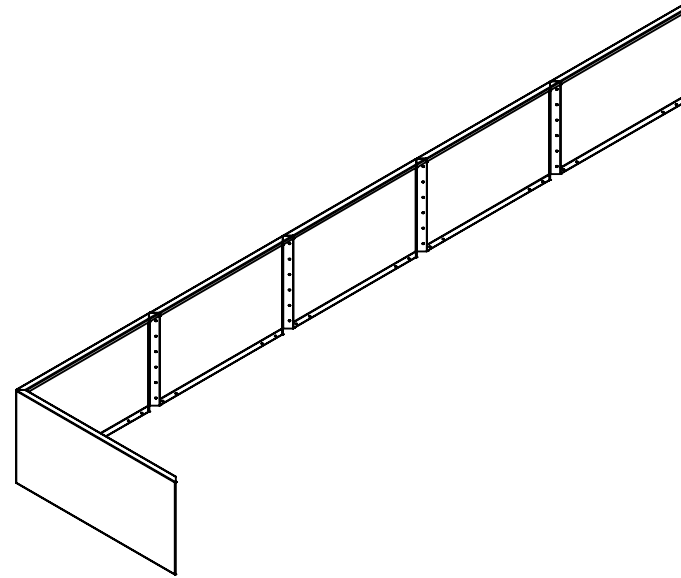

# TEXAS XXL

1-B

1-C

Models from height 600mm  
2 connecting struts one above the other

Model: TEXAS XXL

MySteel BV  
Houtakker 1  
5761 DD Bakel  
The Nederlands  
info@mysteel.nl

Only for models bigger than 300mm